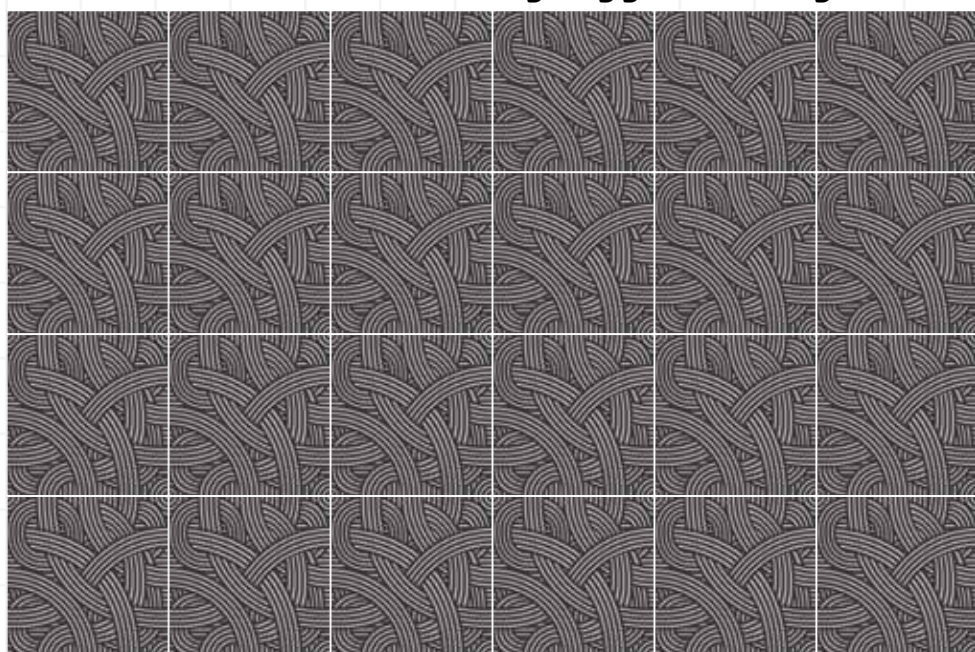

greggio eugenio

MEN60120GE GREGGIO EUGENIO 60x120

greggio felice

MEN6060GF GREGGIO FELICE 60x60

greggio ottavio

MEN60120GO GREGGIO OTTAVIO 60x120

greggio don gaetano

MEN6060GDG GREGGIO DON GAETANO 60x60